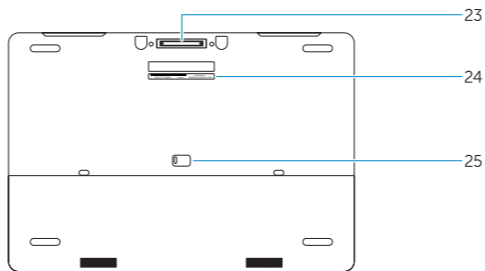

## Features

Caractéristiques | Funcionalidades | Özellikler | الميزات

1. Microphone
2. Camera (optional)
3. Camera-status light (optional)
4. Network connector
5. Power connector
6. Power button
7. Security-cable slot
8. USB 3.0 connector
9. Headset connector
10. Memory card reader
11. Fingerprint reader (optional)
12. Battery-status light
13. Hard-drive activity light
14. Power-status light
15. Speakers
16. Touchpad
17. Contactless smartcard reader (optional)
18. Smartcard reader (optional)
19. USB 3.0 connector
20. Mini DisplayPort connector
21. HDMI connector
22. USB-C connector (optional)
23. Docking connector
24. Service-tag label
25. Door and battery release latch